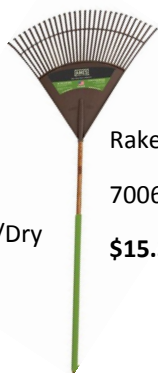

WARE-BUTLER, INC.

Lumber & Building Supplies

14 North Street
Waterville

145 Lakewood Road
Madison

33 Depot Street
Livermore Falls

www.warebutler.com

April Specials 2018

17-45G CEILING
PAINT \$19.95 GAL

4PC PAINT BRUSH SET
\$6.79 #7445430

6X8'#2 STOCKADE BRT
3/4"X3" PICKET
\$34.95

USED RAILROAD TIES 7"X9"X8'6"
\$16.95 RRT

F28WW \$239.00
FRAMING NAILER

#3776721 \$11.75
TRASH BAGS

BLACK TOP PATCH
\$15.85 PER BG

CT LANDMARK MOIRE BLACK
3-BNDL PER SQ \$29.95 PER BNDL.

#1 PRESSURE TREATED
5/4"X6"X8' PT \$7.79
5/4"X6" SPRUCE DECKING
\$.69 PER LF.

#7006166
Rake Wet/Dry
\$25.49

Rake Poly 30"
7006083
\$15.39

OLYMPIC DECK CLEANER
\$15.39 #52125